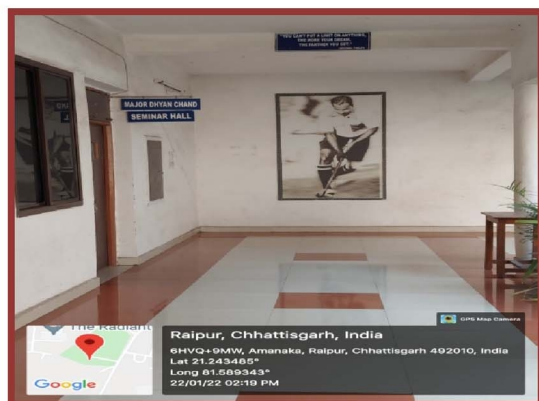

4. School of Studies in Physical Education

School of Studies in Physical education was established in the year 1972. Since its inception, School of Studies in Physical Education is continuously thriving to give trained physical education personnel. The Physical Education Course is the basis of all round development of a person and the Physical Education curriculum not only gives theoretically and practically sound Physical Education teachers but also gives opportunity to serve in the allied areas related with health and fitness.