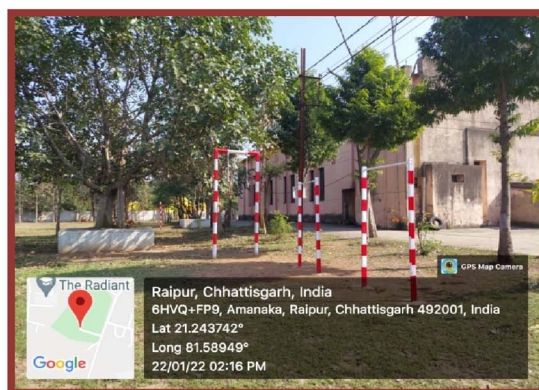

4. School of Studies in Physical Education

School of Studies in Physical education was established in the year 1972. Since its inception, School of Studies in Physical Education is continuously thriving to give trained physical education personnel. The Physical Education Course is the basis of all round development of a person and the Physical Education curriculum not only gives theoretically and practically sound Physical Education teachers but also gives opportunity to serve in the allied areas related with health and fitness.