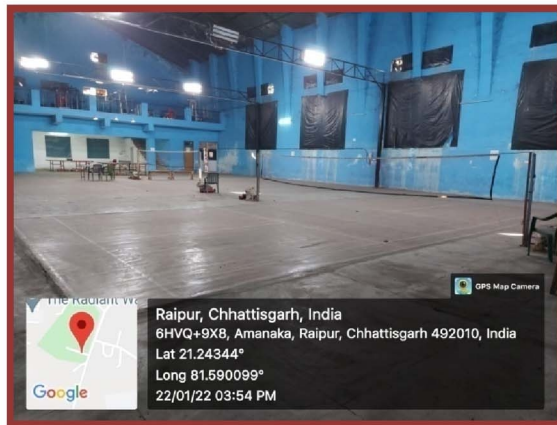

5. Indoor Hall -

As a part of physical education infrastructure, the university has two indoor halls with facility for badminton courts and table tennis. It also has facilities for gymnasium.