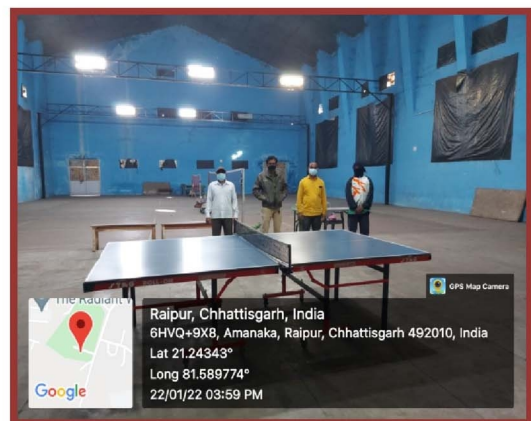

5. Indoor Hall -

As a part of physical education infrastructure, the university has two indoor halls with facility for badminton courts and table tennis. It also has facilities for gymnasium.