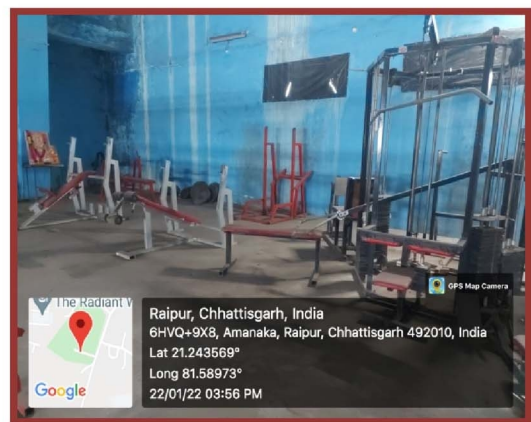

5. Indoor Hall -

As a part of physical education infrastructure, the university has two indoor halls with facility for badminton courts and table tennis. It also has facilities for gymnasium.