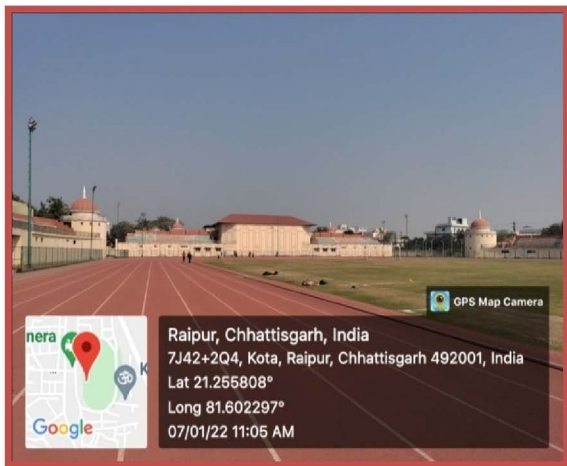

3. Sports- The Directorate of Physical Education

The directorate of Physical Education is created since inception of Pt. Ravishankar Shukla University, Raipur. It regulates entire games and sports activities in all the University Teaching Departments and the Colleges affiliated to the University subject to the provision of the University Act. It mainly organizes and sends the Team representing this University for various Zonal and All India Sports competitions / Events as per schedule prescribed by the Association of Indian Universities and approved by the Sports Committee which is constituted as per Ordinance 40 of the University Act.

Swami Vivekanand Stadium also known as Kota Stadium operates under the aegis of Pt. Ravishankar Shukla University is a spacious stadium which has a large football ground and 400 meters running tracks. This stadium organises State and National level football tournaments and other track and field events.