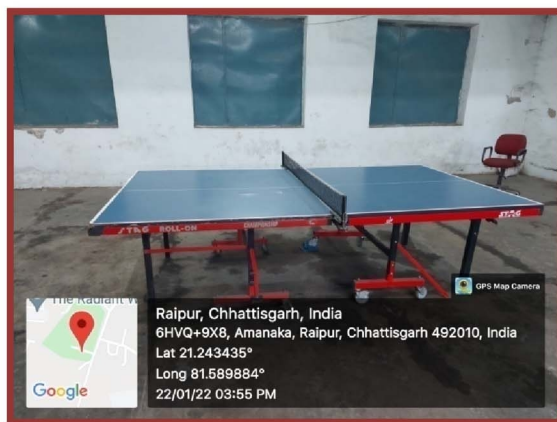

5. Indoor Hall -

As a part of physical education infrastructure, the university has two indoor halls with facility for badminton courts and table tennis. It also has facilities for gymnasium.