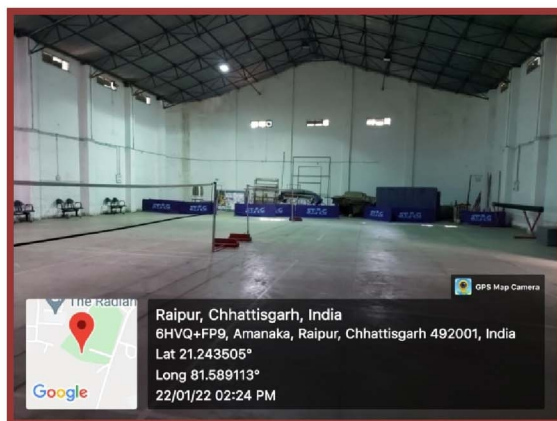

5. Indoor Hall -

As a part of physical education infrastructure, the university has two indoor halls with facility for badminton courts and table tennis. It also has facilities for gymnasium.